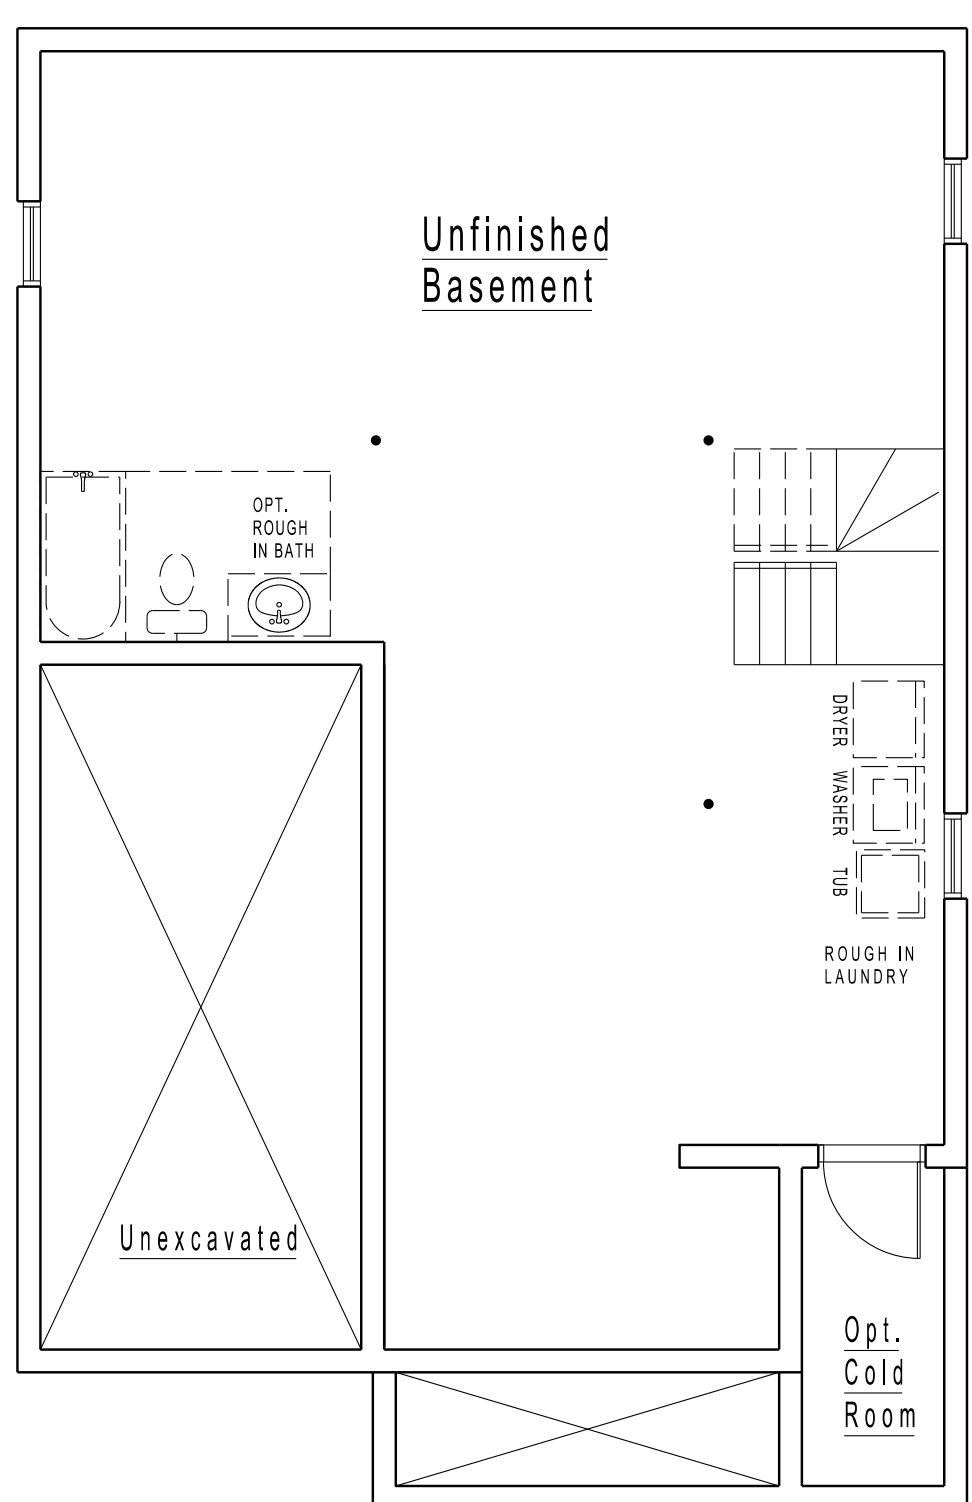

Bayfield

1690 Square Feet

Front Elevation A

Front Elevation B

Basement

Ground Floor
845 s. f.

Second Floor 3 Bed.
845 s. f.

Second Floor 4 Bed Opt.
845 s. f.