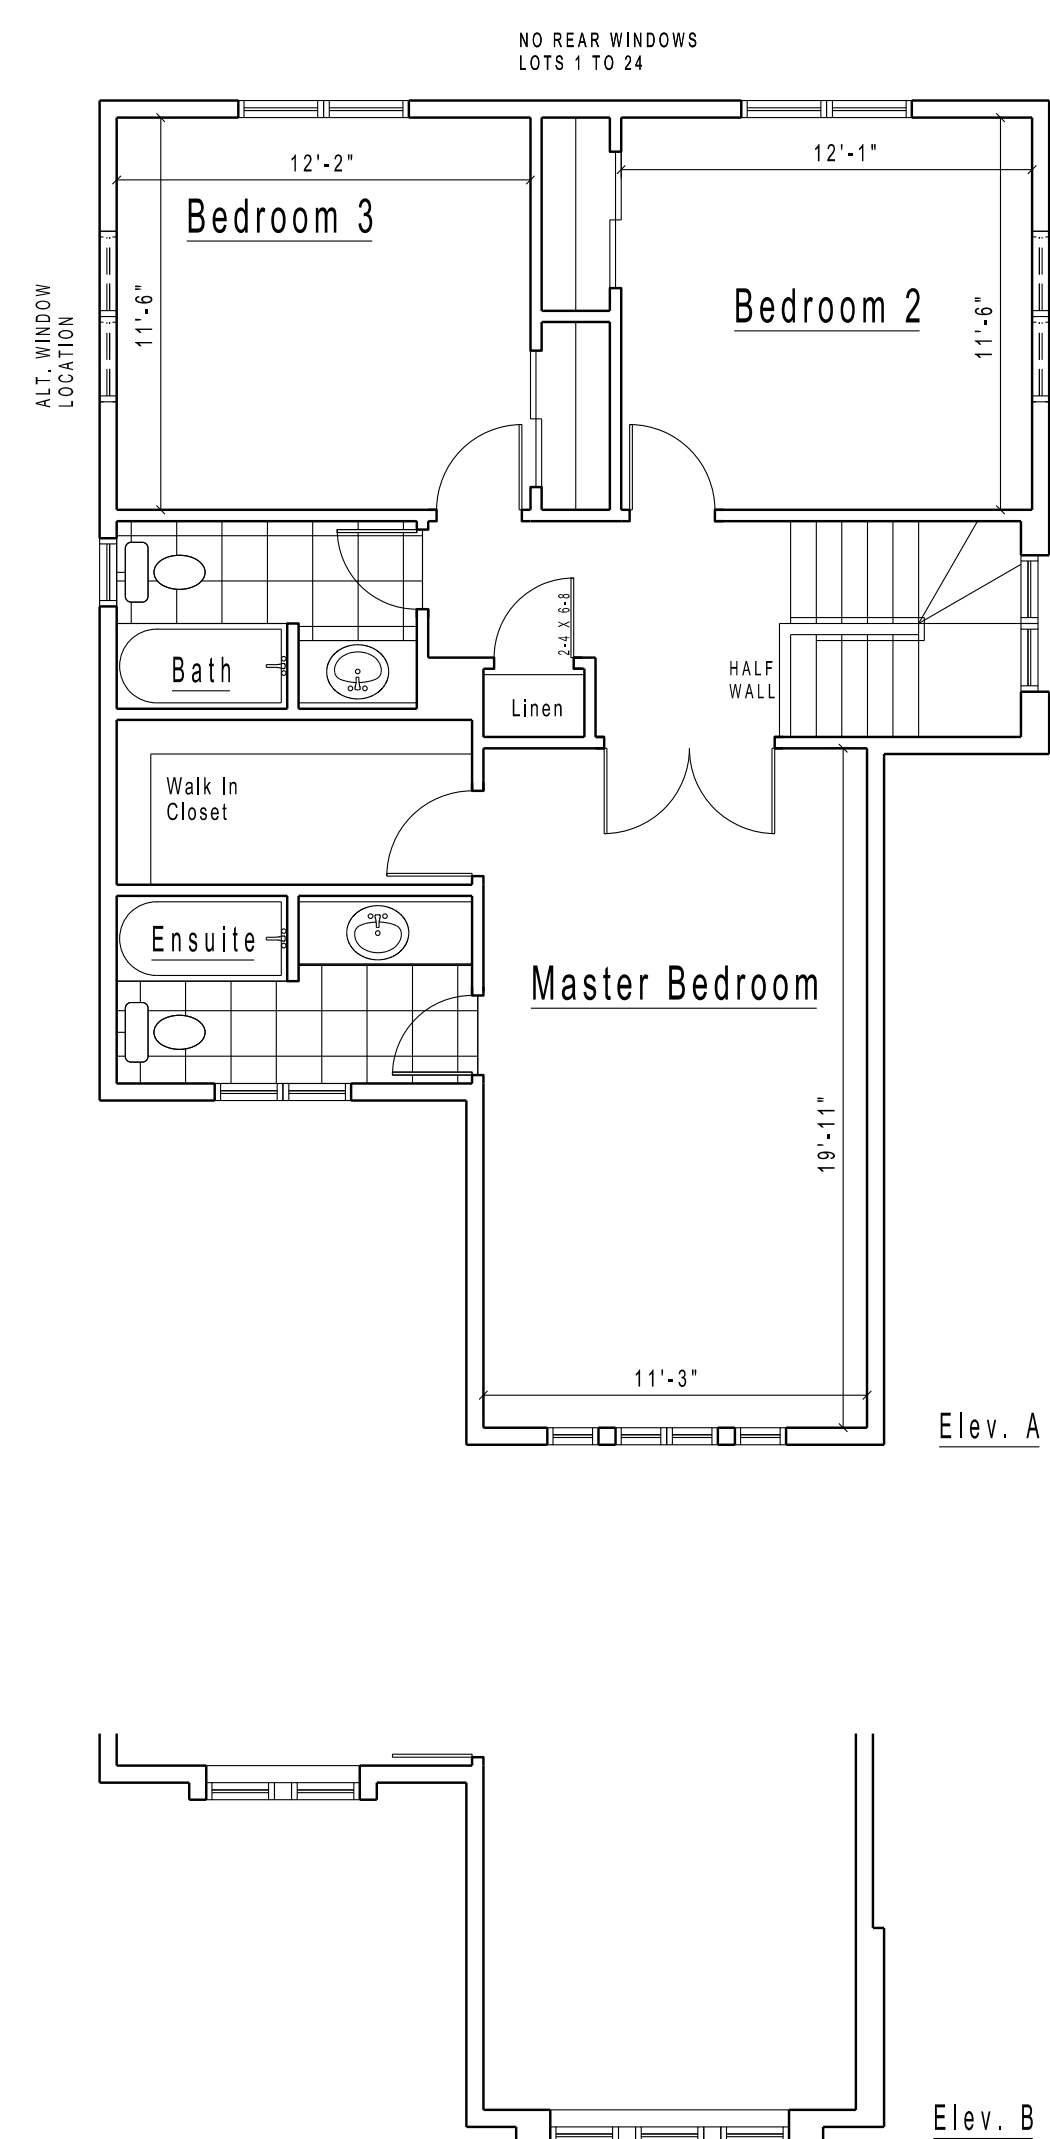

Bayfield

1690 Square Feet

Front Elevation A

Front Elevation B

Basement

Ground Floor
845 s. f.

Second Floor 3 Bed.
845 s. f.

Second Floor 4 Bed Opt.
845 s. f.