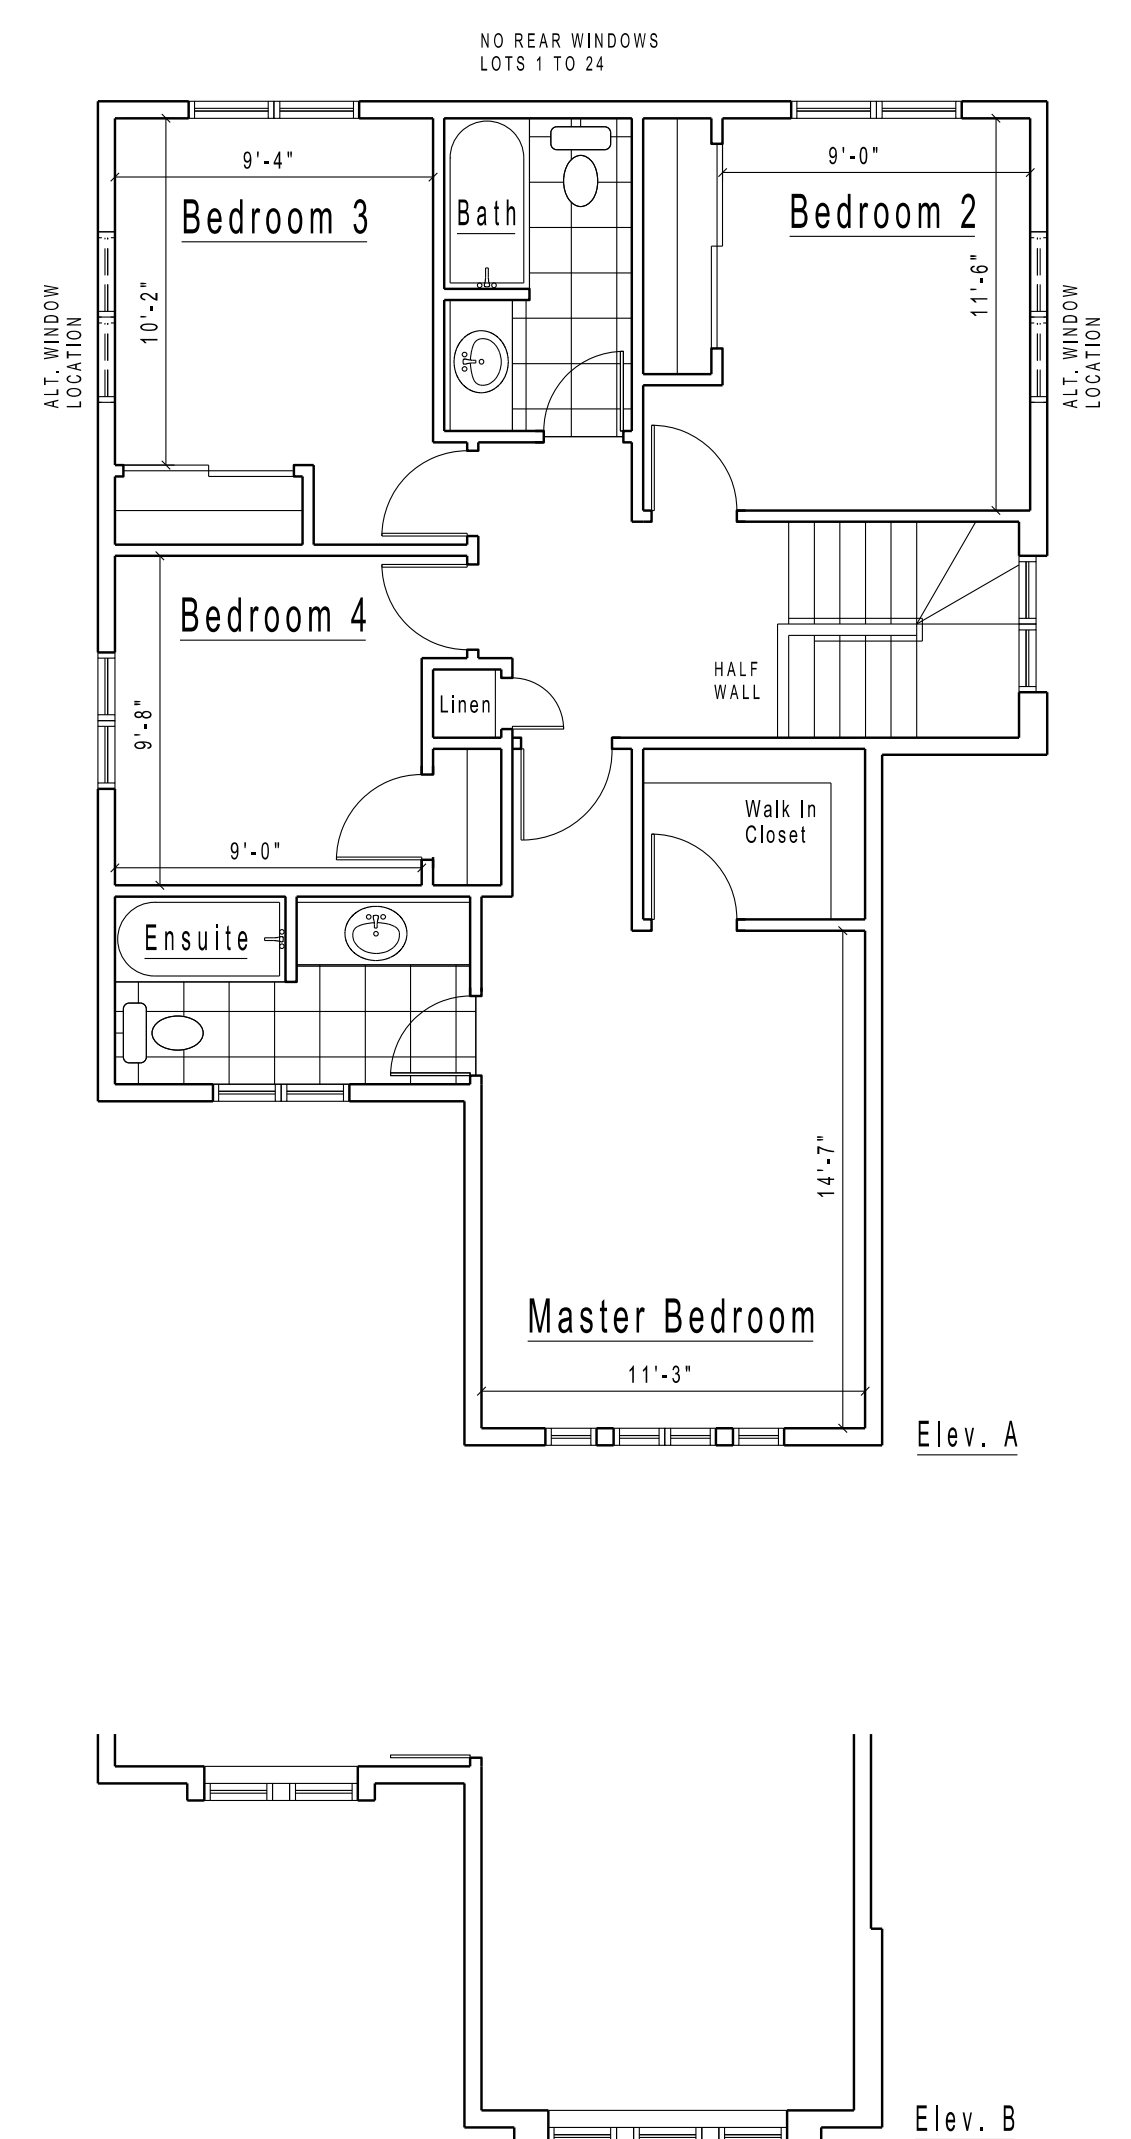

Bayfield

1690 Square Feet

Front Elevation A

Front Elevation B

Basement

Ground Floor
845 s. f.

Second Floor 3 Bed.
845 s. f.

Second Floor 4 Bed Opt.
845 s. f.