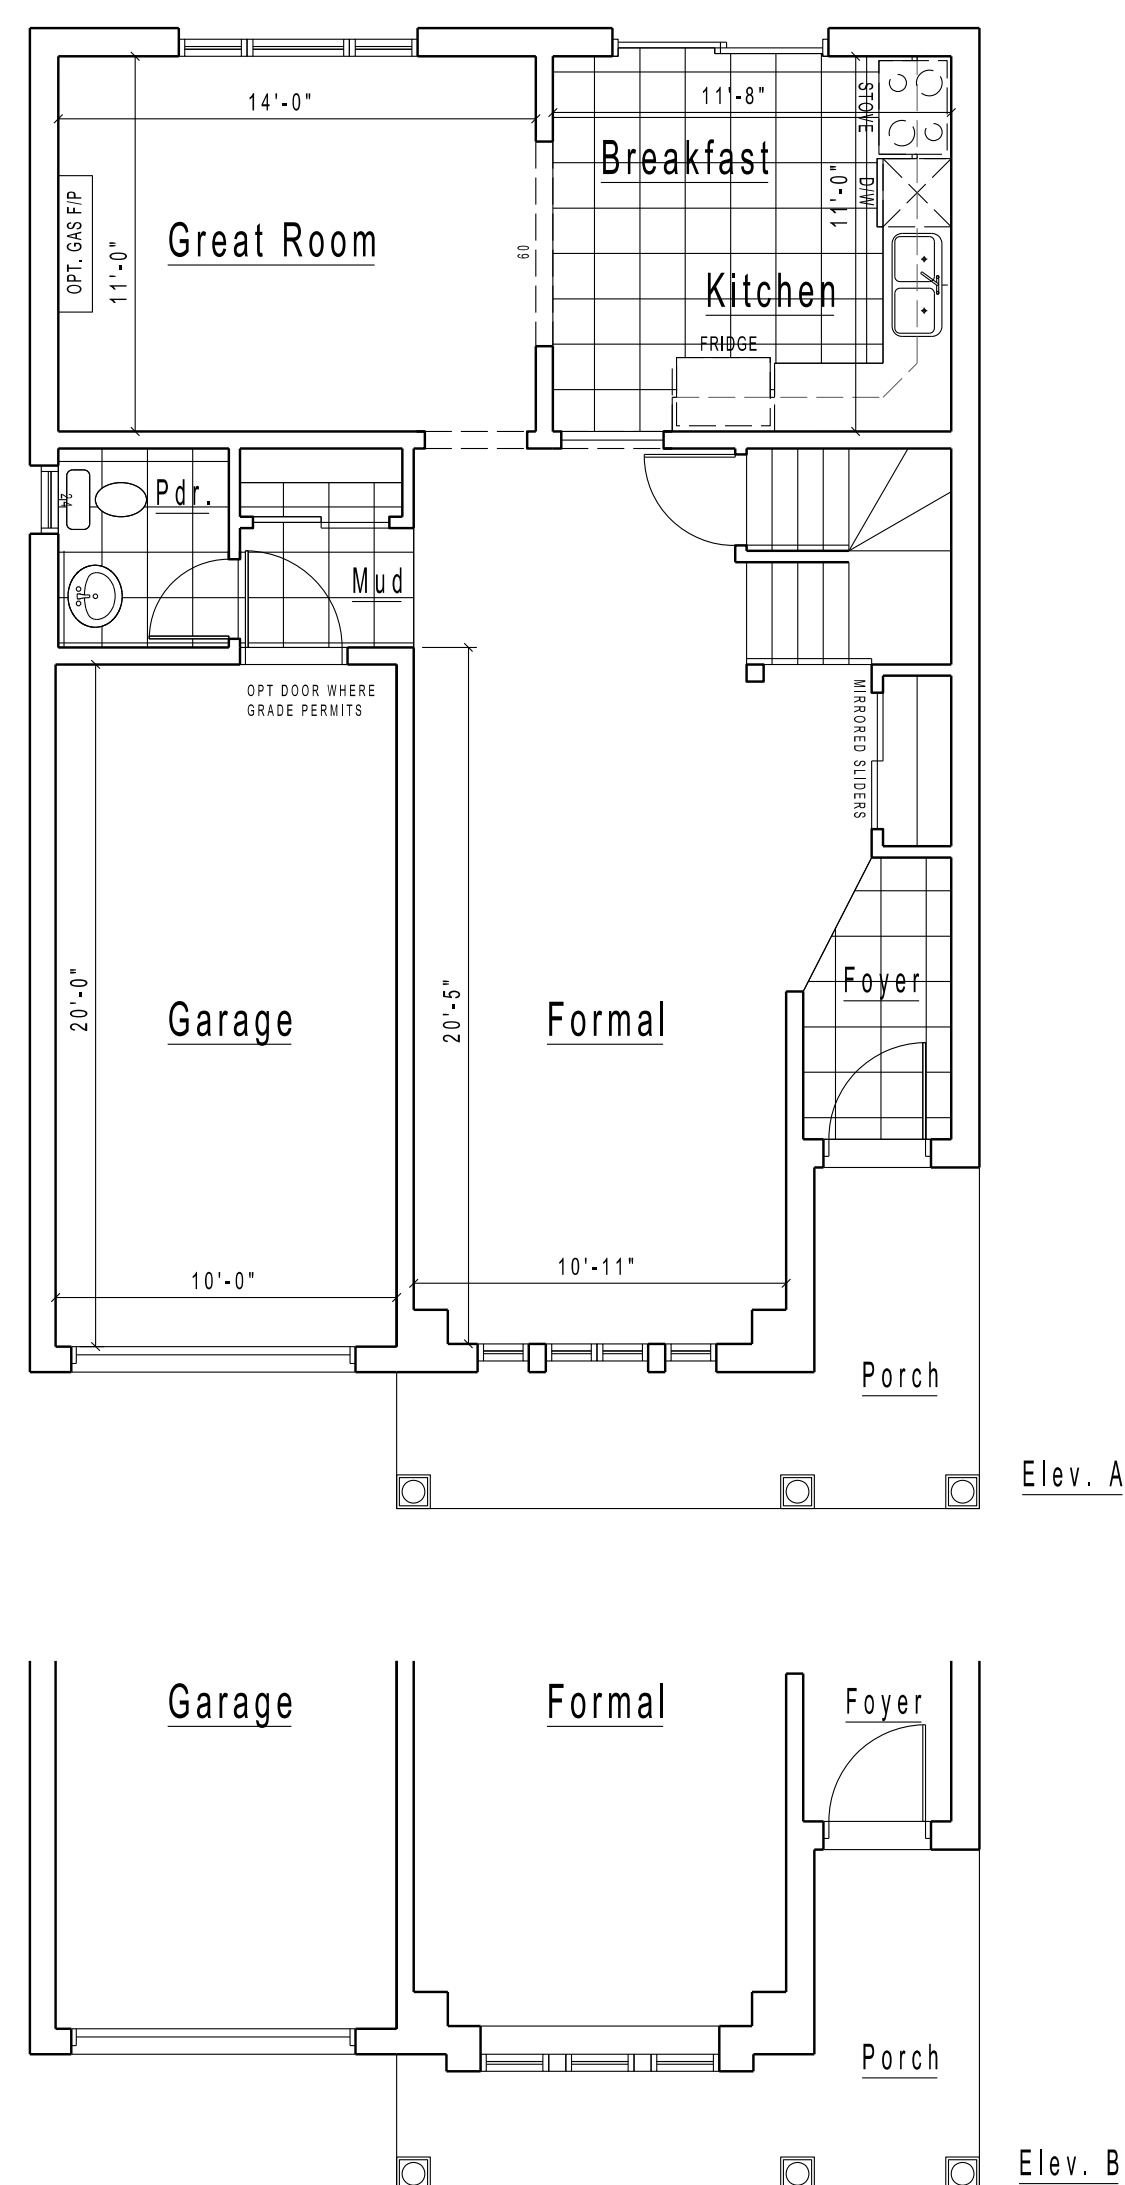

Bayfield

1690 Square Feet

Front Elevation A

Front Elevation B

Basement

Ground Floor
845 s. f.

Second Floor 3 Bed.
845 s. f.

Second Floor 4 Bed Opt.
845 s. f.