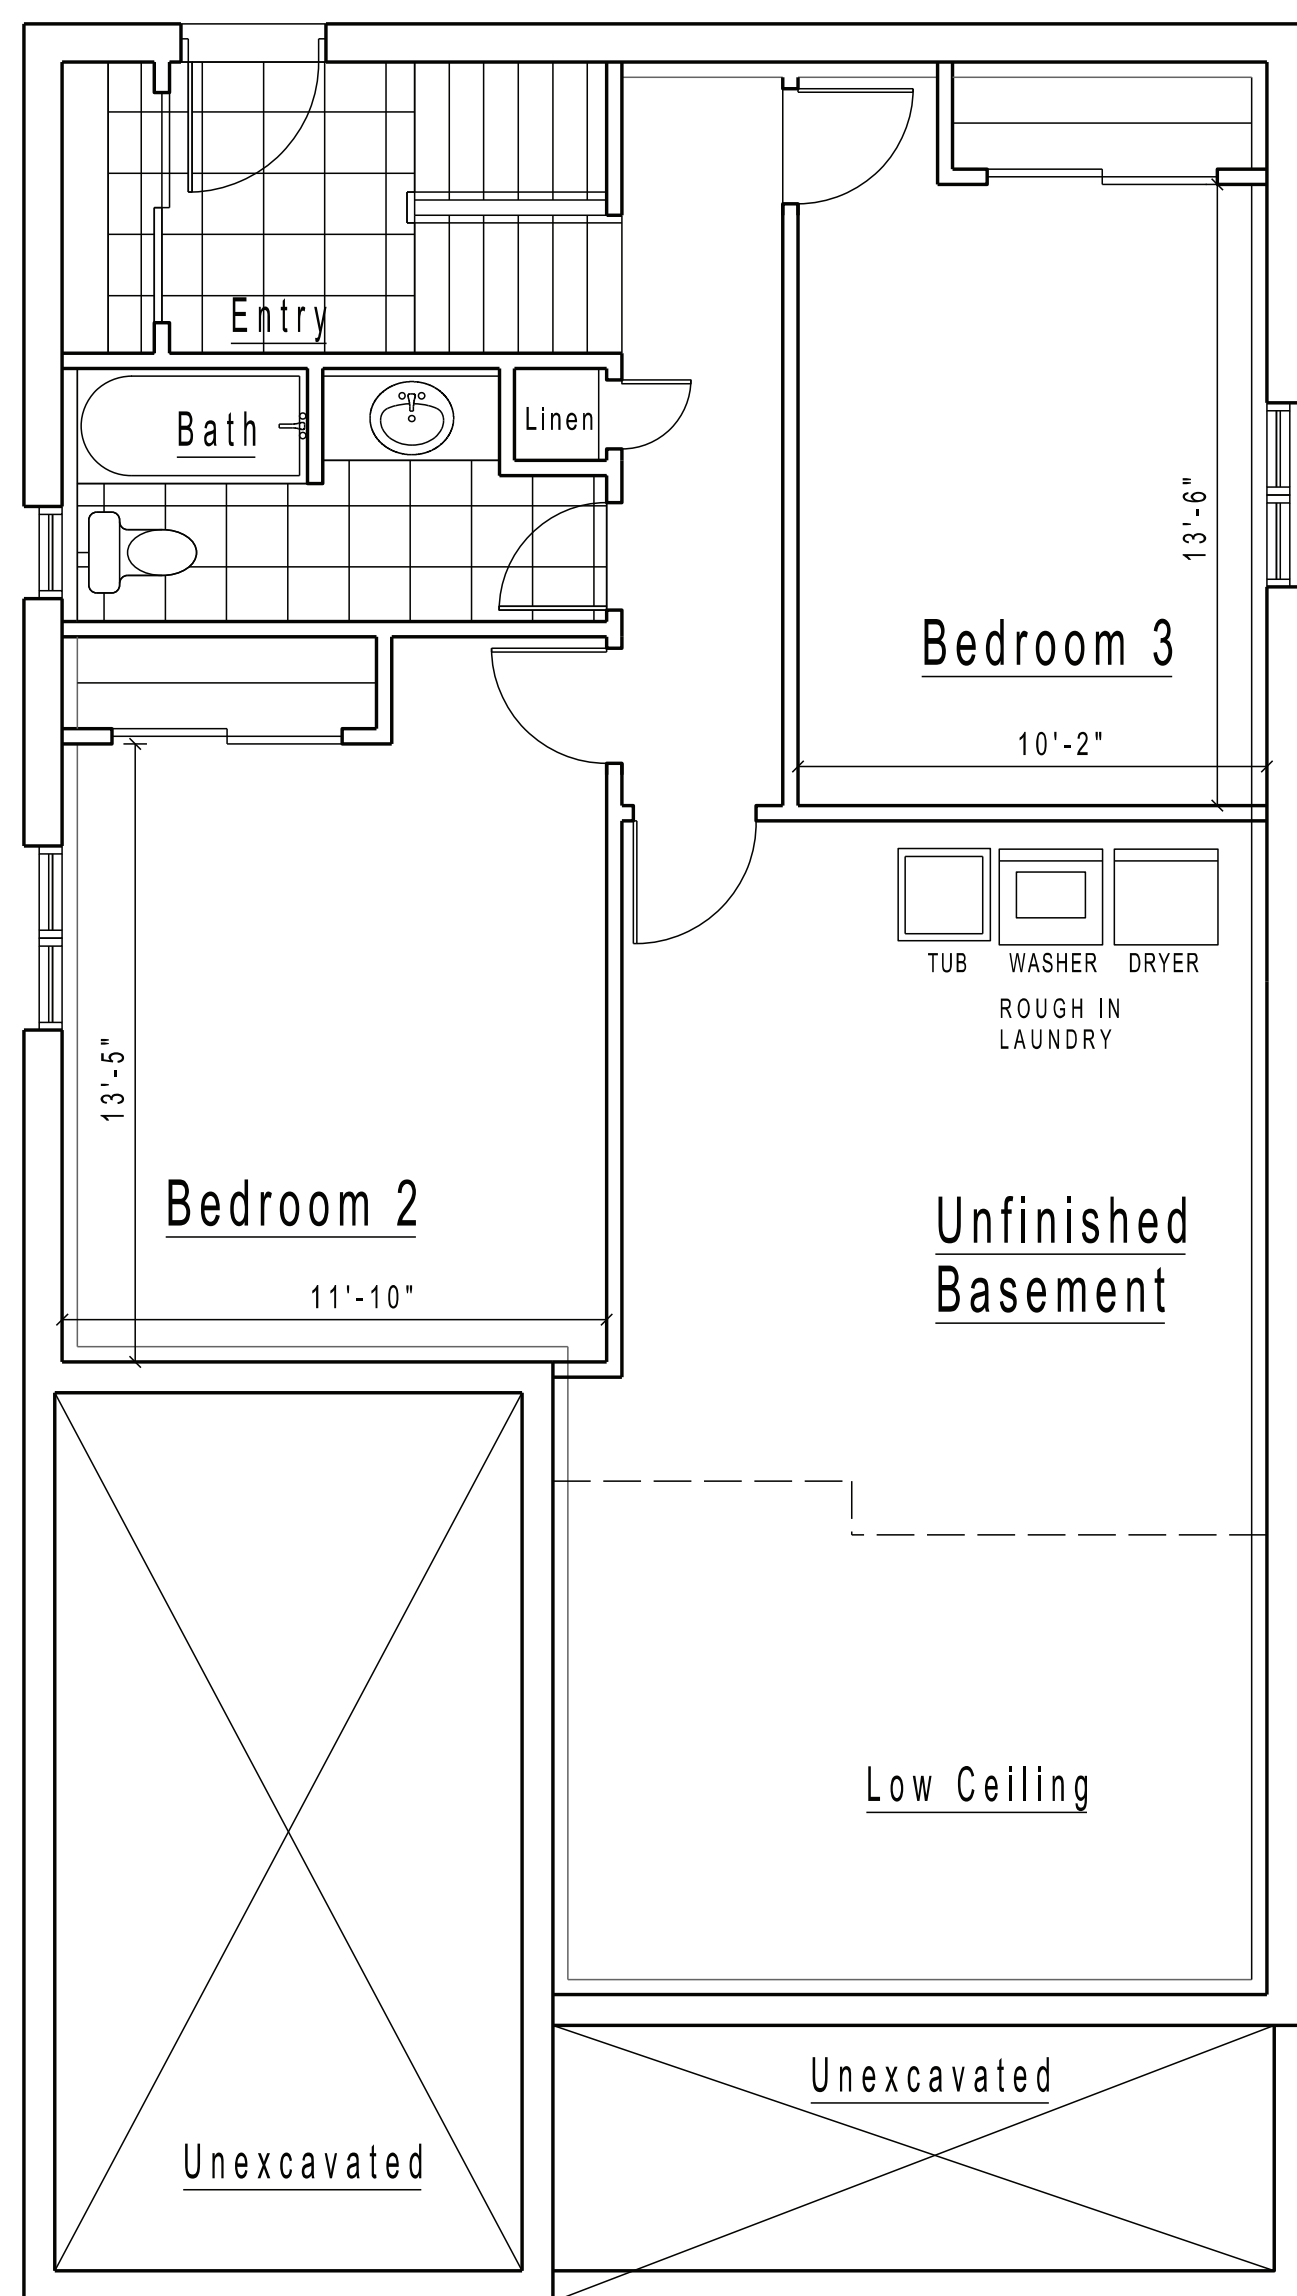

Clover 2 — 1540 Square Feet

Front Elevation A

Front Elevation B

Basement
480 s.f.

Ground Floor
1060 s.f.

Elev. B