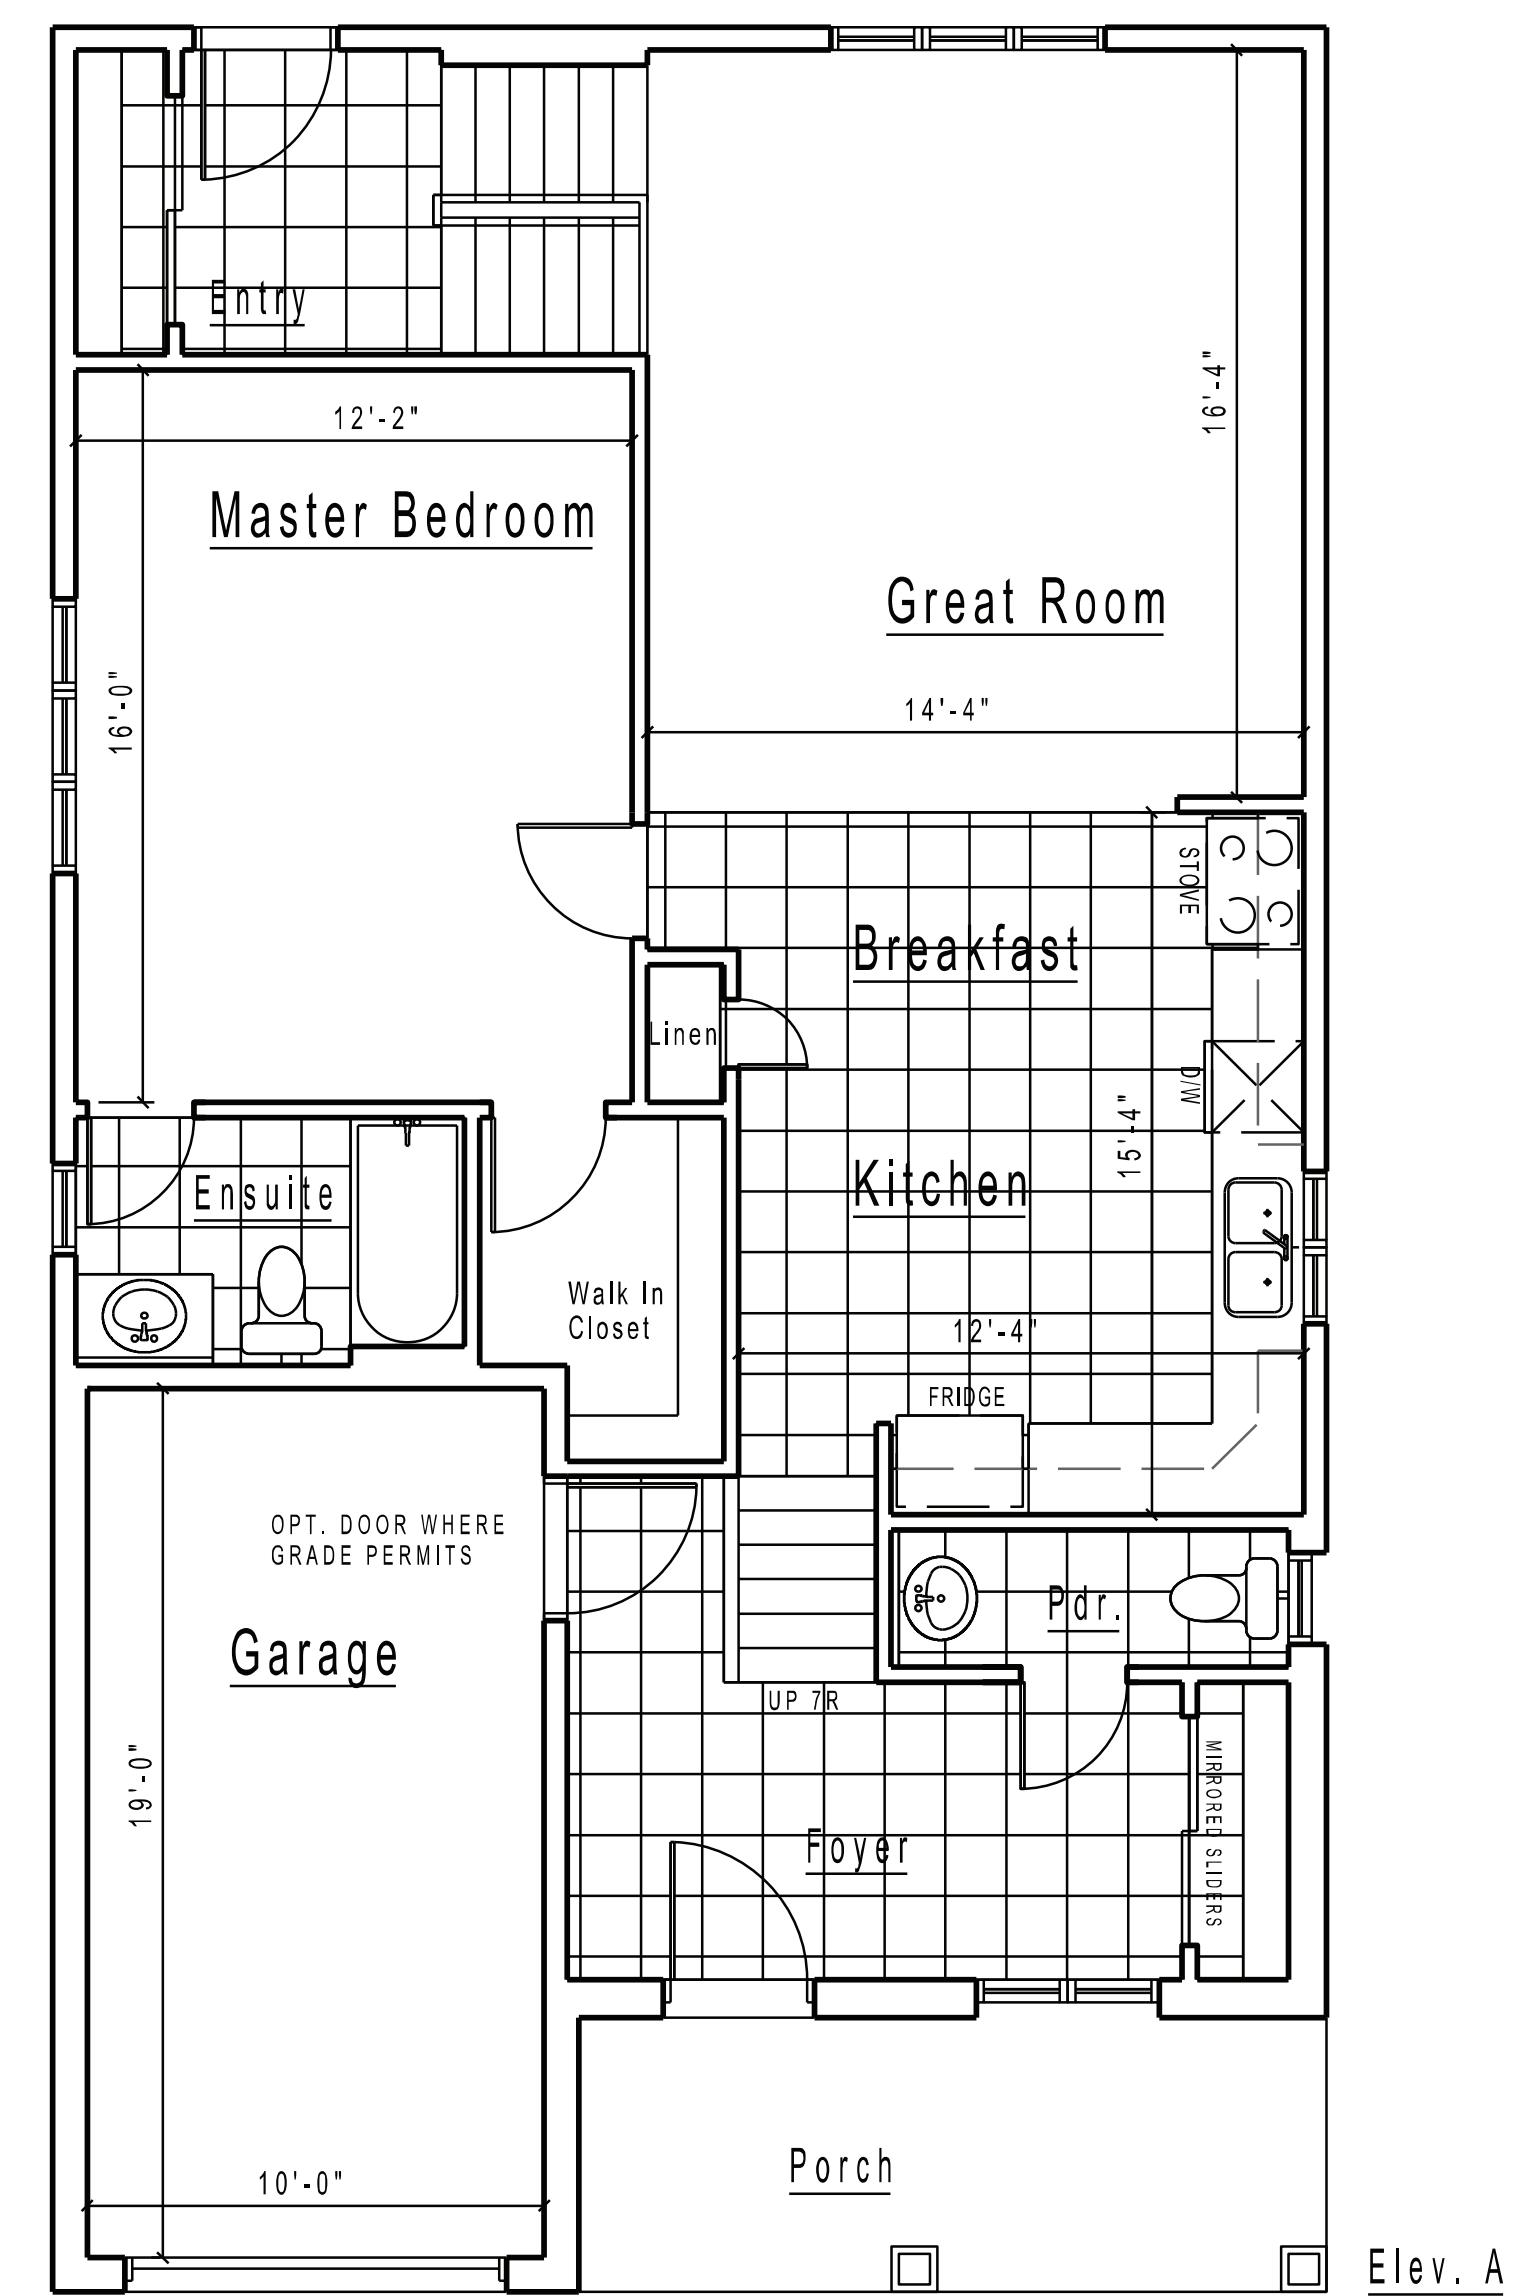

Clover 2 — 1540 Square Feet

Front Elevation A

Front Elevation B

Basement
480 s.f.

Ground Floor
1060 s.f.

Elev. B