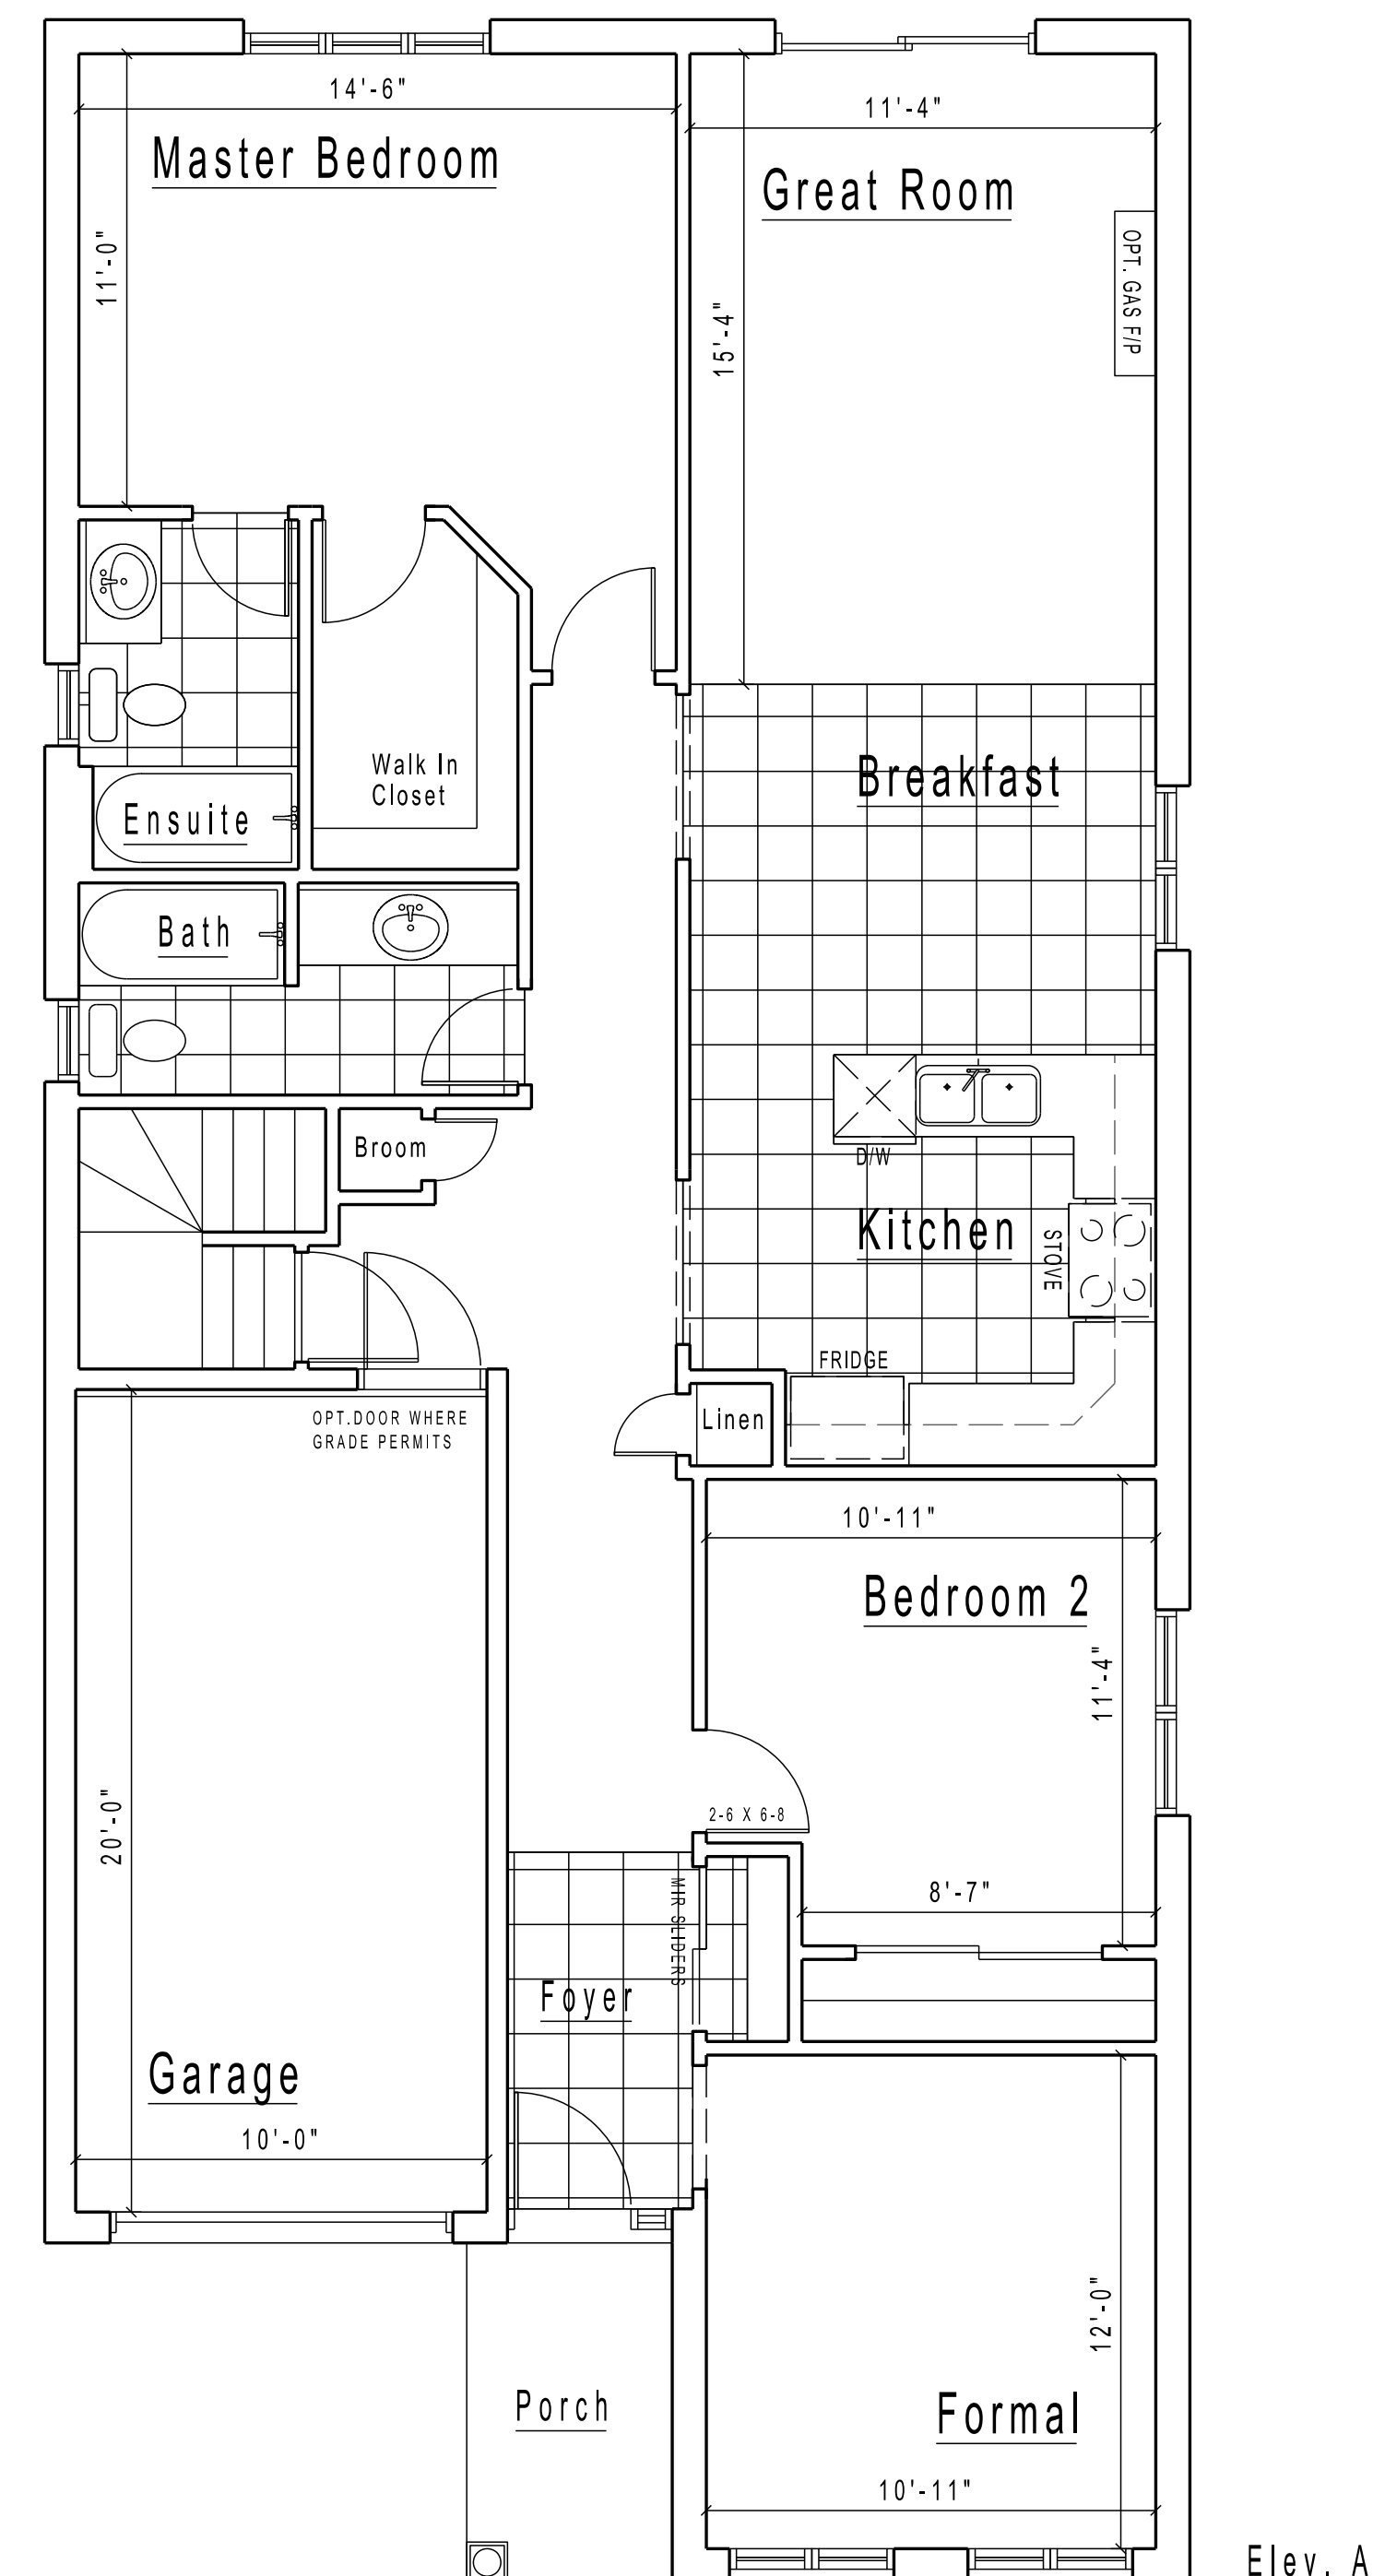

Garnet

1385 Square Feet

Front Elevation A

Front Elevation B

Basement

Elev. A

Elev. B

Ground Floor

1385 s.f.

Materials, specifications, and floor plans are subject to change without notice. All renderings are artist's conceptions. All floor plans are approximate dimensions. Actual usable floor space may vary from the stated floor area. E. & O.E.