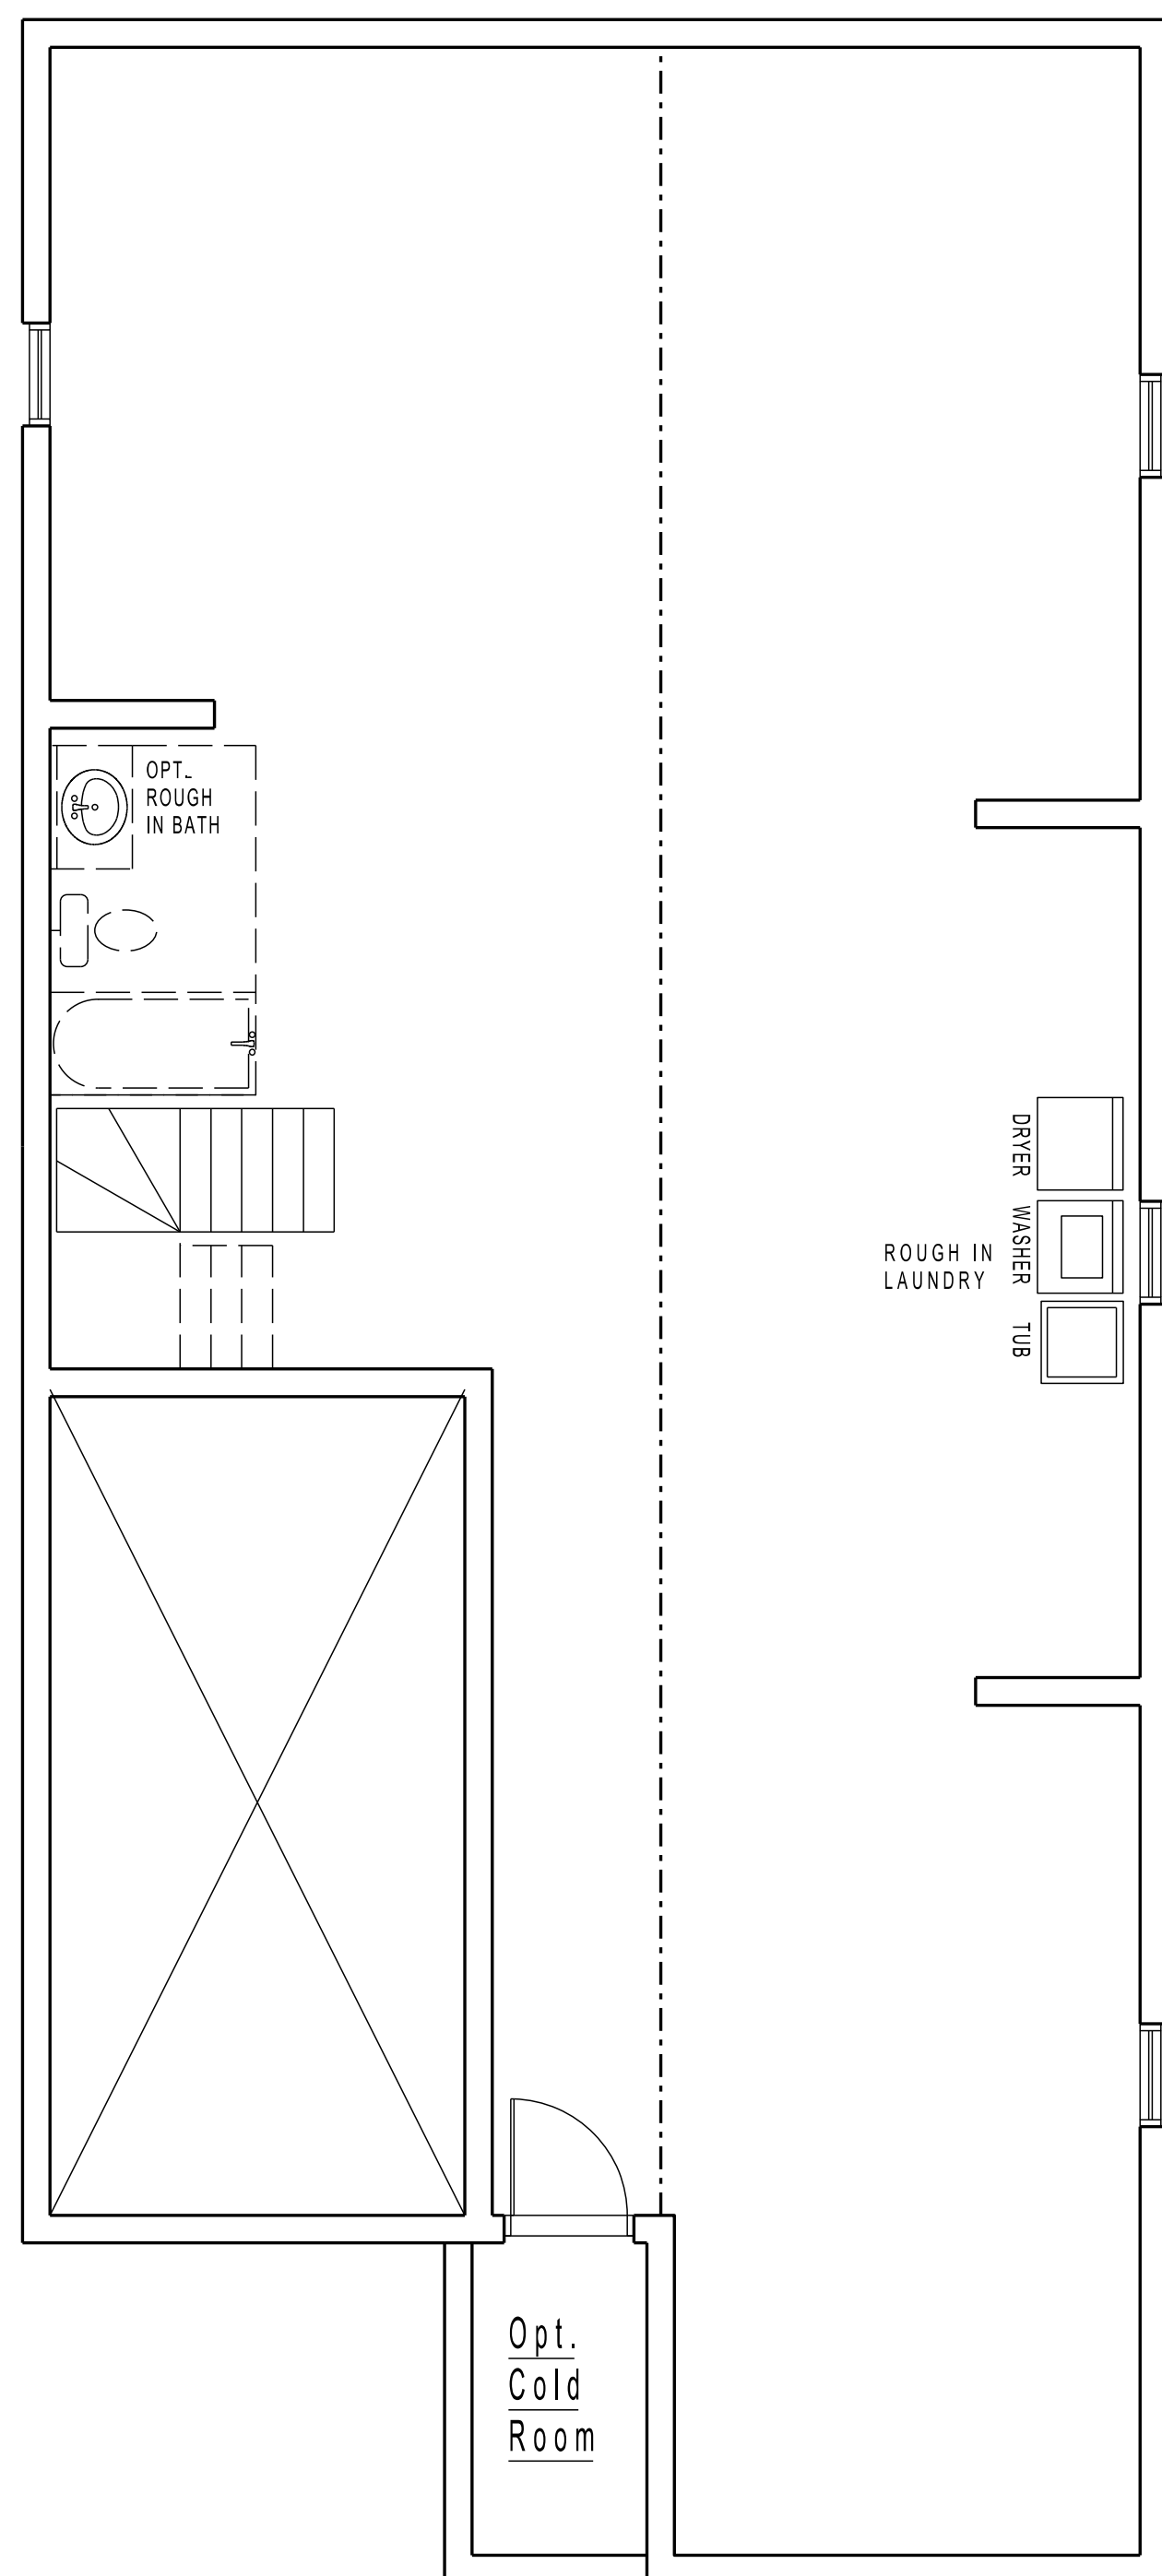

Garnet

1385 Square Feet

Front Elevation A

Front Elevation B

Basement

Elev. A

Elev. B

Ground Floor

1385 s.f.

Materials, specifications, and floor plans are subject to change without notice. All renderings are artist's conceptions. All floor plans are approximate dimensions. Actual usable floor space may vary from the stated floor area. E. & O.E.