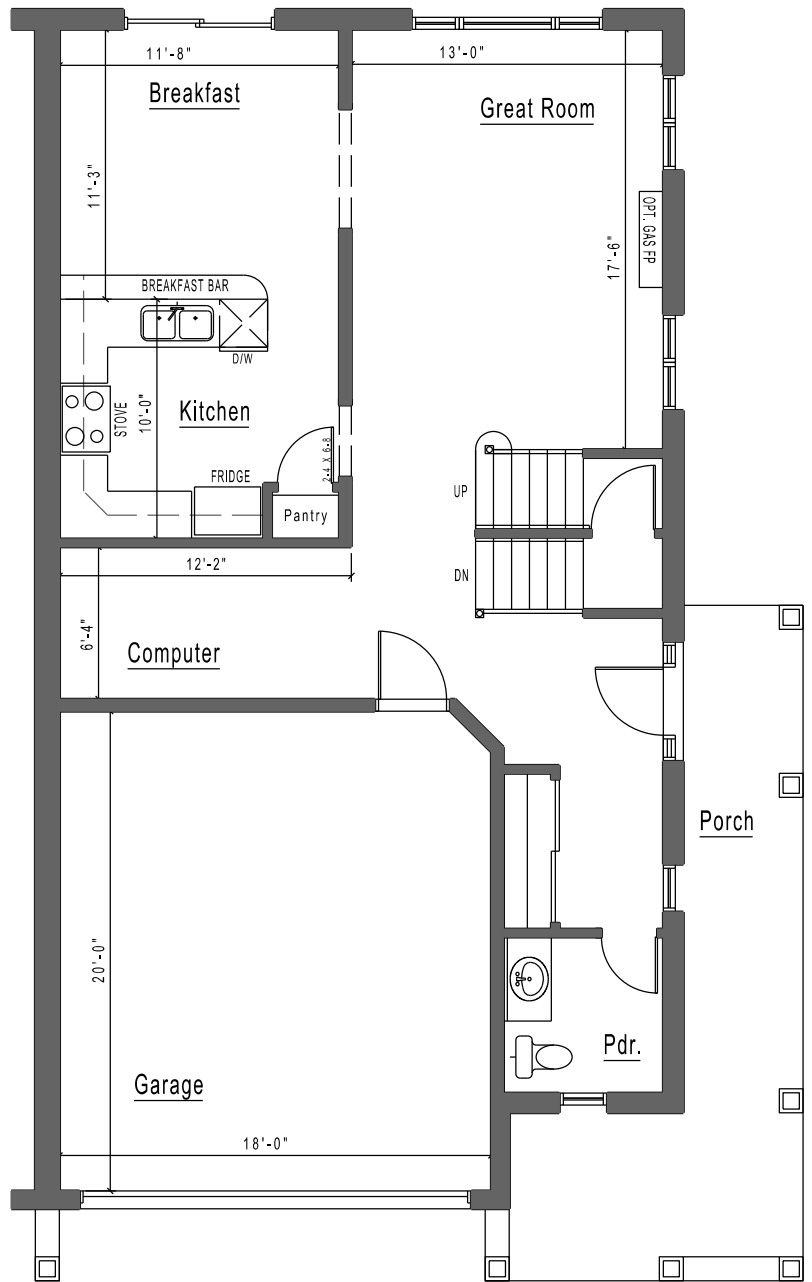

Second Floor

1095 s.f.

Ground Floor

885 s.f.

Aspen

Townhome Flankage Unit 1980 s.f.

Hannah's Haven Listowel