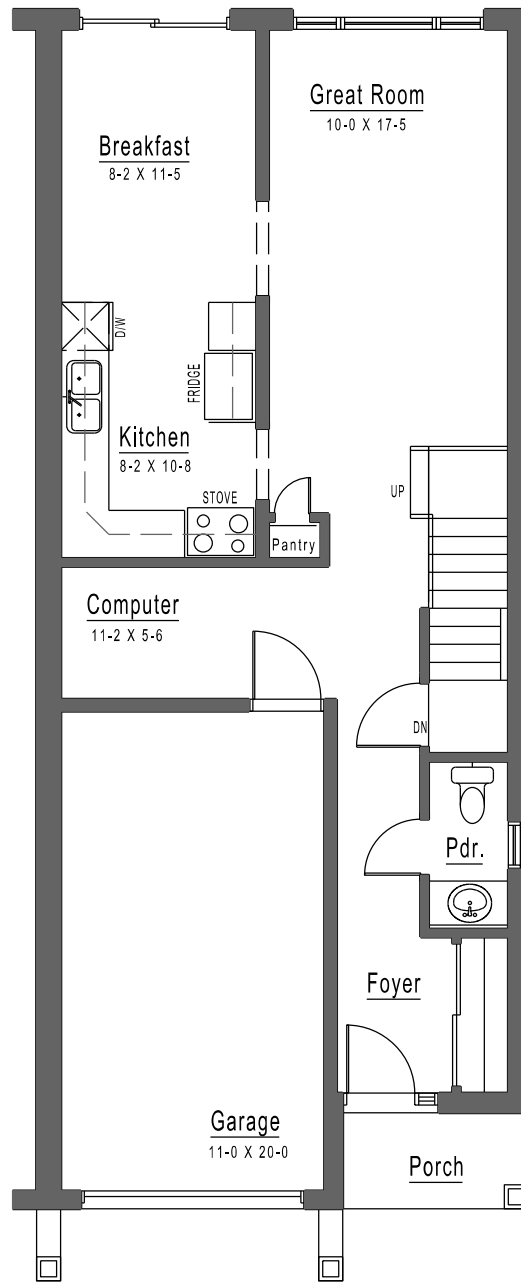

Second Floor

9 1 5 s . f .

Ground Floor

7 2 0 s . f .

S y c a m o r e E n d

Townhome End Unit 1635 s.f.

Hannah's Haven Listowel