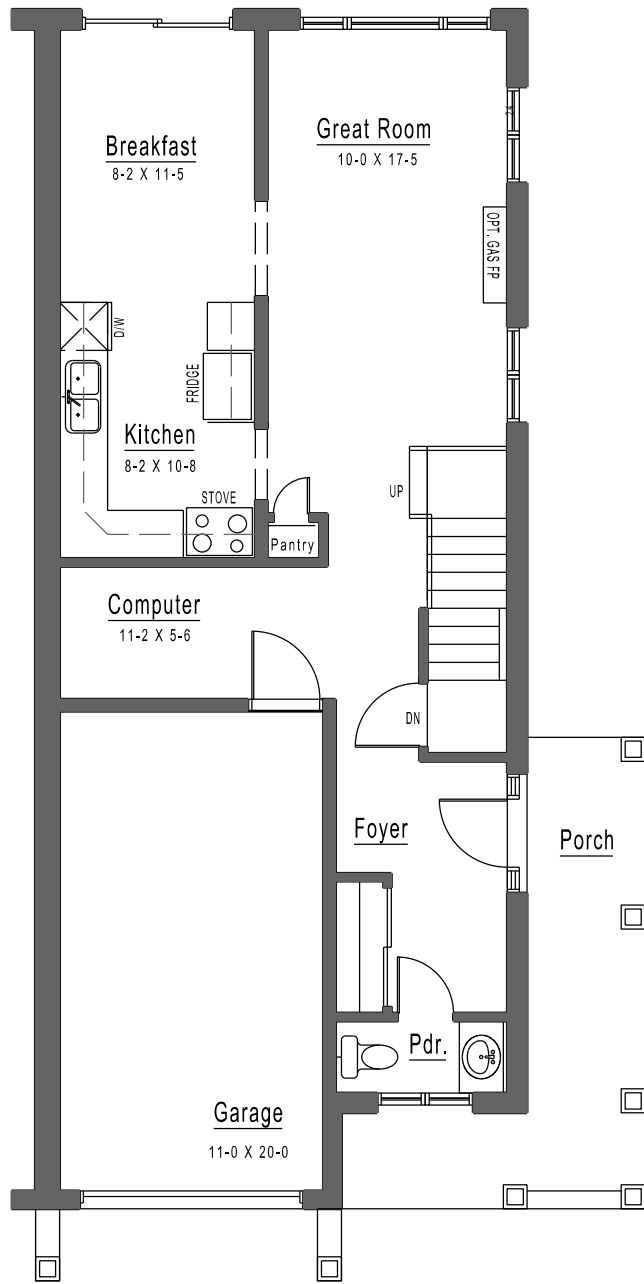

Second Floor

915 s.f.

Ground Floor

720 s.f.

Sycamore Flankage

Townhome Flankage Unit 1635 s.f.

Hannah's Haven Listowel